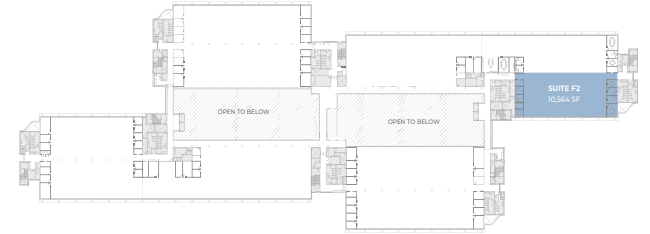

THIRD FLOOR

SUITE F2 - 10,564 SF

1300 HALL BOULEVARD
BLOOMFIELD, CT

JOEL M. GRIECO
+1 860 616 1443
joel.grieco@cushwake.com

TIMOTHY D'ADDABBO
+1 860 616 1434
timothy.daddabbo@cushwake.com