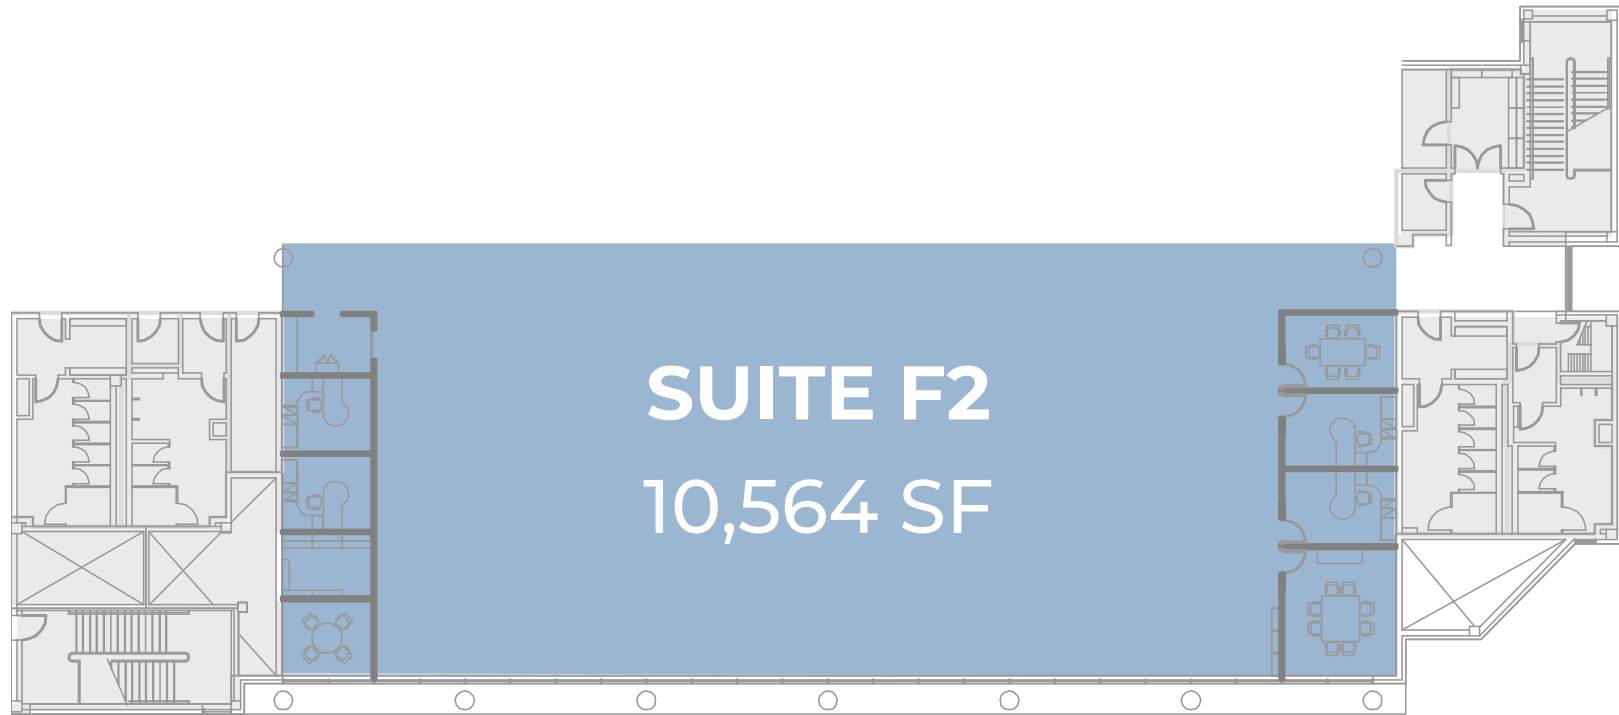

THIRD FLOOR

SUITE F2 - 10,564 SF

1300 HALL BOULEVARD
BLOOMFIELD, CT

JOEL M. GRIECO
+1 860 616 1443
joel.grieco@cushwake.com

TIMOTHY D'ADDABBO
+1 860 616 1434
timothy.daddabbo@cushwake.com