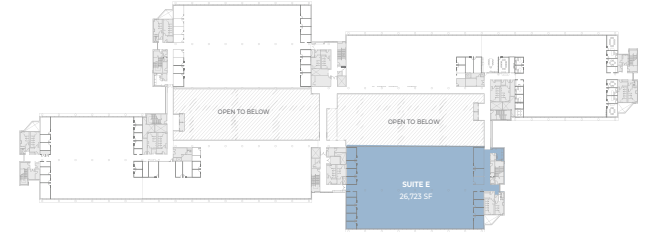

# THIRD FLOOR

SUITE E - 26,723 SF

1300 HALL BOULEVARD  
BLOOMFIELD, CT

**JOEL M. GRIECO**  
+1 860 616 1443  
joel.grieco@cushwake.com

**TIMOTHY D'ADDABBO**  
+1 860 616 1434  
timothy.daddabbo@cushwake.com