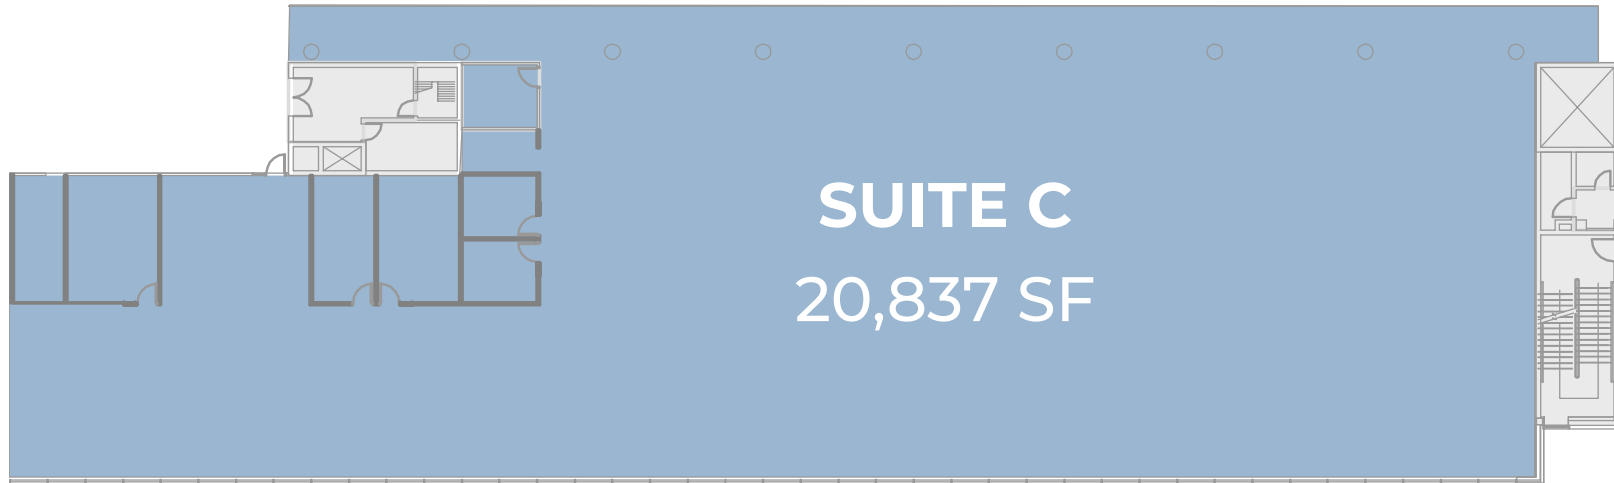

# THIRD FLOOR

SUITE C - 20,837 SF

1300 HALL BOULEVARD  
BLOOMFIELD, CT

**JOEL M. GRIECO**  
+1 860 616 1443  
joel.grieco@cushwake.com

**TIMOTHY D'ADDABBO**  
+1 860 616 1434  
timothy.daddabbo@cushwake.com