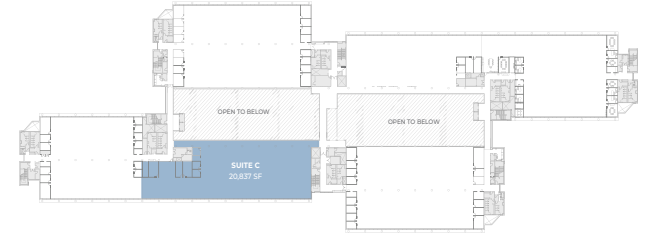

# THIRD FLOOR

SUITE C - 20,837 SF

1300 HALL BOULEVARD  
BLOOMFIELD, CT

**JOEL M. GRIECO**  
+1 860 616 1443  
joel.grieco@cushwake.com

**TIMOTHY D'ADDABBO**  
+1 860 616 1434  
timothy.daddabbo@cushwake.com