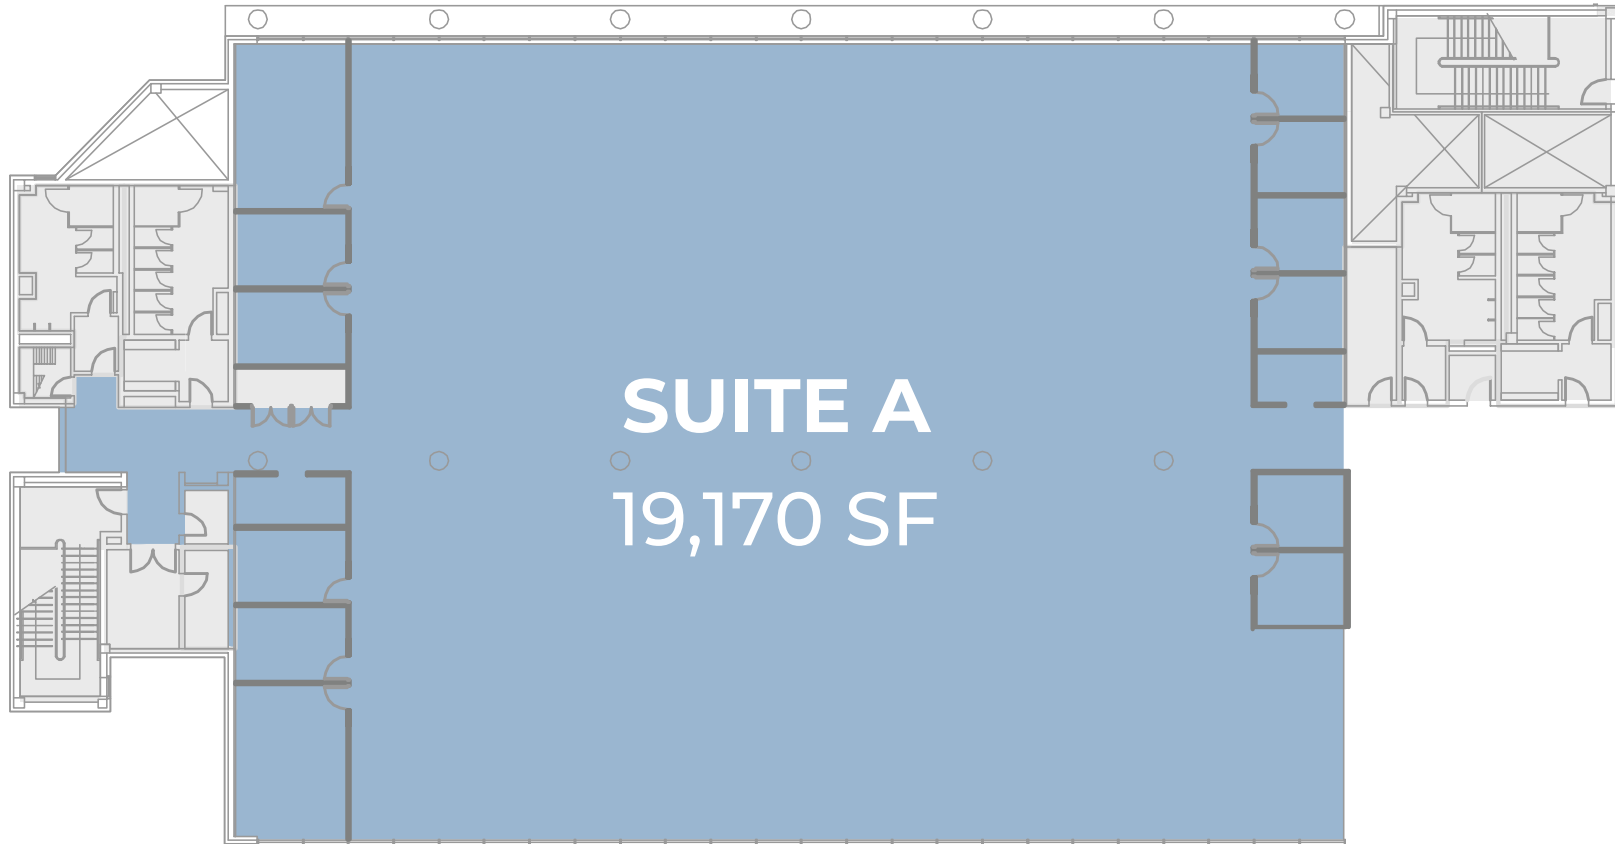

# THIRD FLOOR

SUITE A - 19,170 SF

1300 HALL BOULEVARD  
BLOOMFIELD, CT

**JOEL M. GRIECO**  
+1 860 616 1443  
joel.grieco@cushwake.com

**TIMOTHY D'ADDABBO**  
+1 860 616 1434  
timothy.daddabbo@cushwake.com