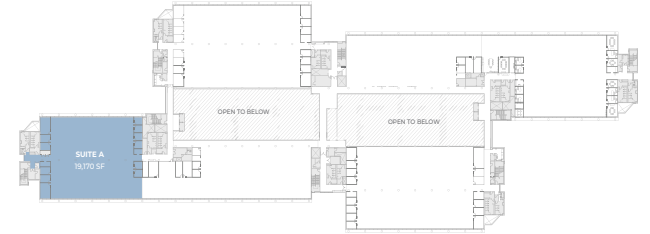

# THIRD FLOOR

SUITE A - 19,170 SF

1300 HALL BOULEVARD  
BLOOMFIELD, CT

**JOEL M. GRIECO**  
+1 860 616 1443  
joel.grieco@cushwake.com

**TIMOTHY D'ADDABBO**  
+1 860 616 1434  
timothy.daddabbo@cushwake.com