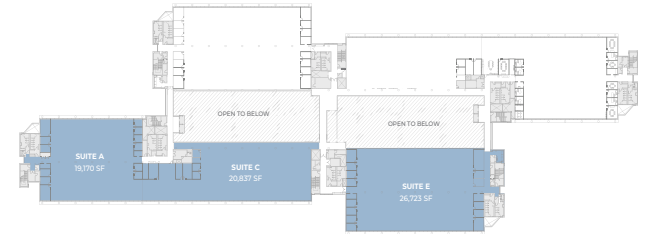

CONTIGUOUS THIRD FLOOR

SUITES A, C, & E - 66,730 SF

1300 HALL BOULEVARD
BLOOMFIELD, CT

JOEL M. GRIECO
+1 860 616 1443
joel.grieco@cushwake.com

TIMOTHY D'ADDABBO
+1 860 616 1434
timothy.daddabbo@cushwake.com