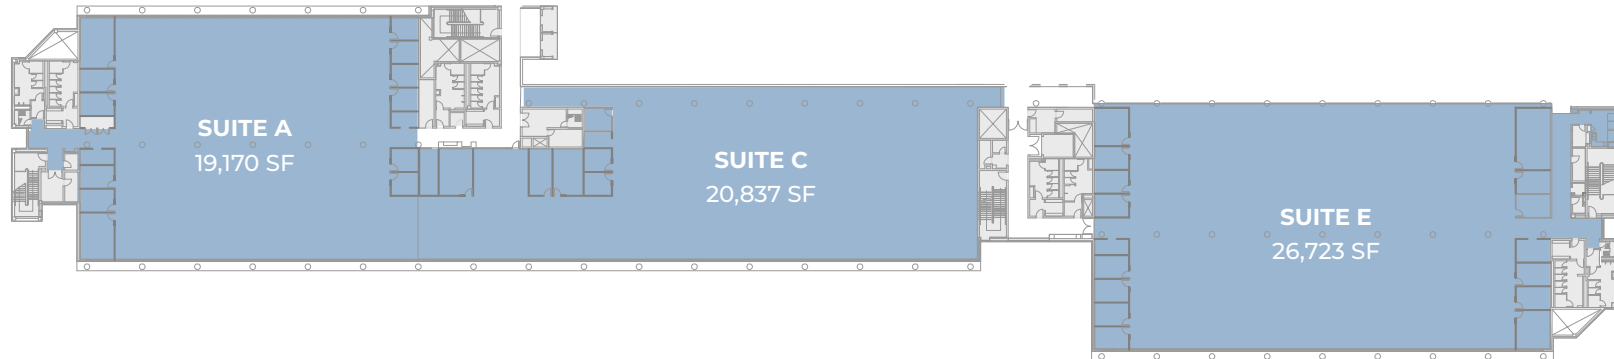

CONTIGUOUS THIRD FLOOR

SUITES A, C, & E - 66,730 SF

1300 HALL BOULEVARD
BLOOMFIELD, CT

JOEL M. GRIECO
+1 860 616 1443
joel.grieco@cushwake.com

TIMOTHY D'ADDABBO
+1 860 616 1434
timothy.daddabbo@cushwake.com