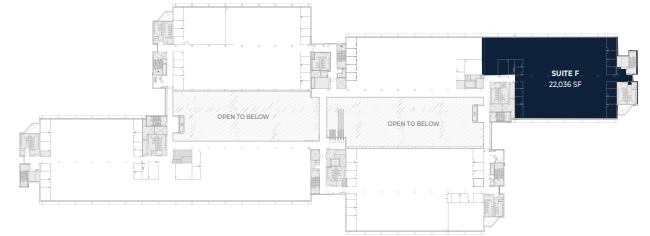

SECOND FLOOR

SUITE F - 22,036 SF

1300 HALL BOULEVARD
BLOOMFIELD, CT

JOEL M. GRIECO
+1 860 616 1443
joel.grieco@cushwake.com

TIMOTHY D'ADDABBO
+1 860 616 1434
timothy.daddabbo@cushwake.com