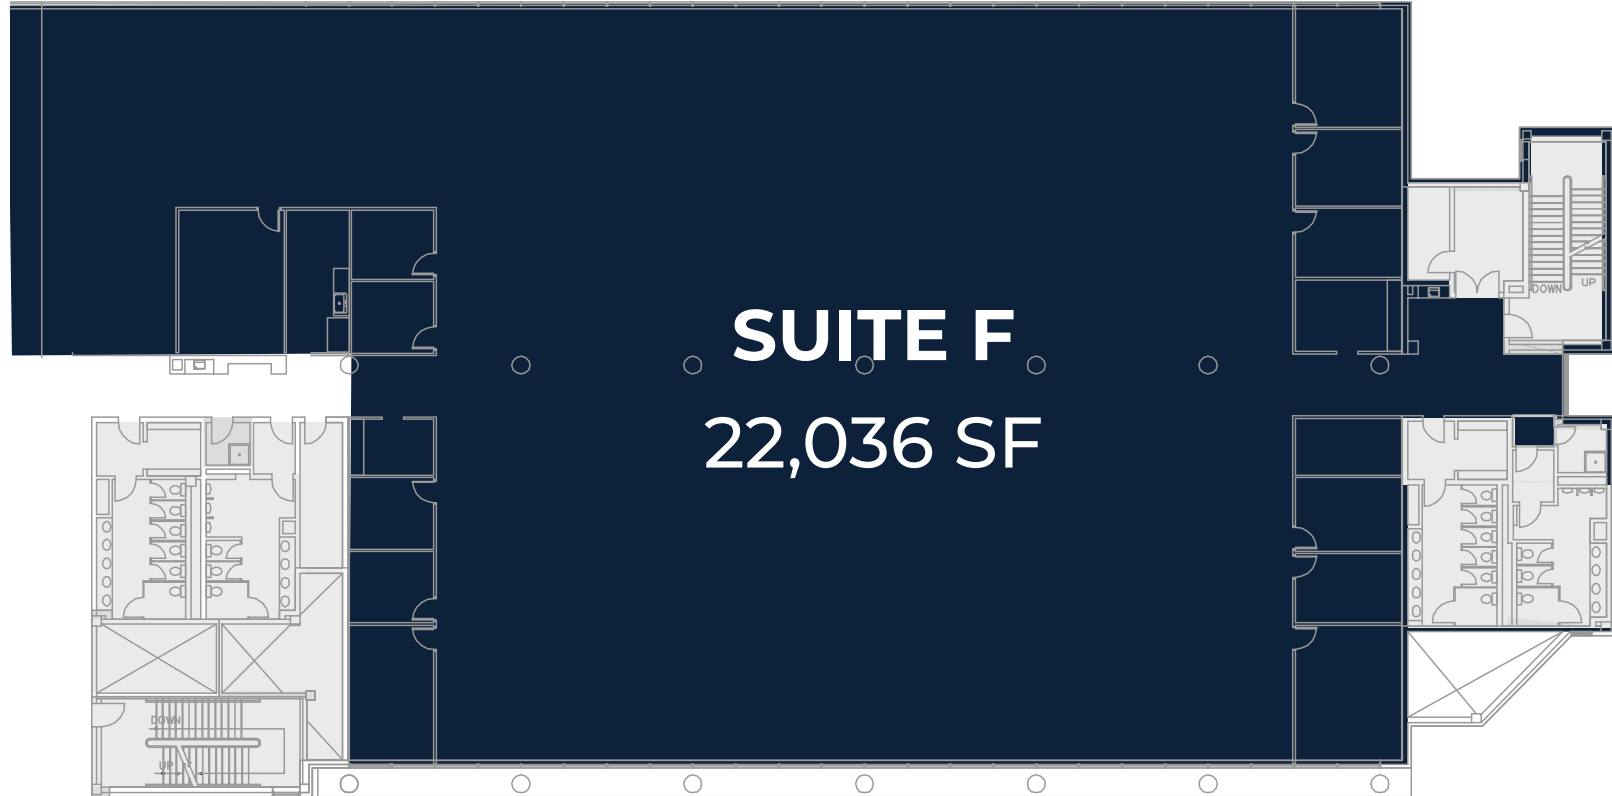

SECOND FLOOR

SUITE F - 22,036 SF

1300 HALL BOULEVARD
BLOOMFIELD, CT

JOEL M. GRIECO
+1 860 616 1443
joel.grieco@cushwake.com

TIMOTHY D'ADDABBO
+1 860 616 1434
timothy.daddabbo@cushwake.com