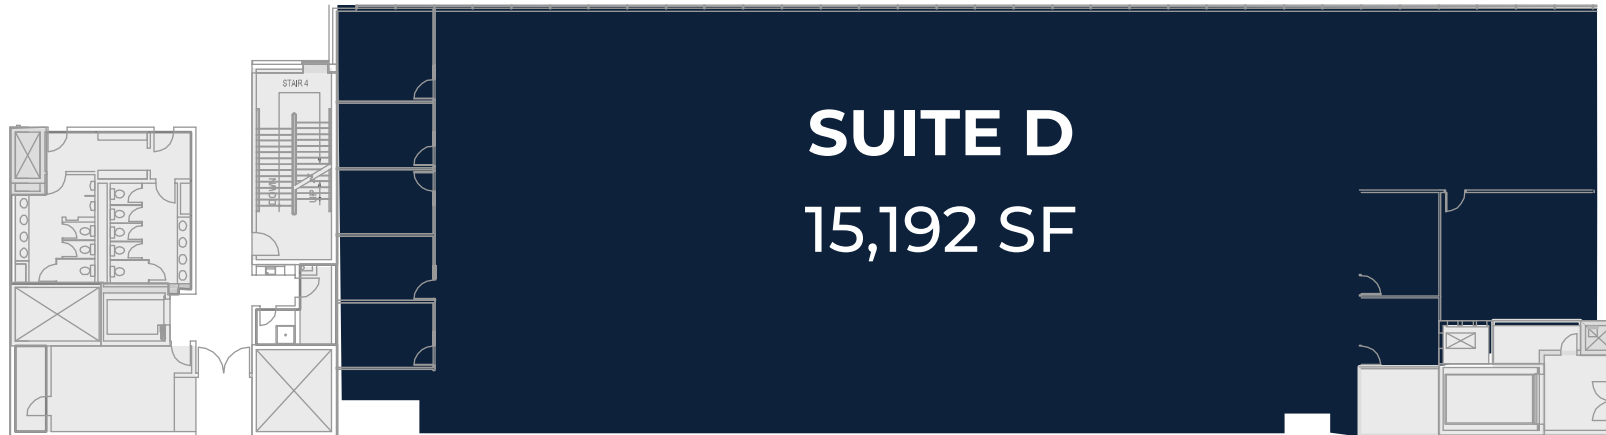

## SECOND FLOOR

---

SUITE D - 15,192 SF

1300 HALL BOULEVARD  
BLOOMFIELD, CT

**JOEL M. GRIECO**  
+1 860 616 1443  
joel.grieco@cushwake.com

**TIMOTHY D'ADDABBO**  
+1 860 616 1434  
timothy.daddabbo@cushwake.com