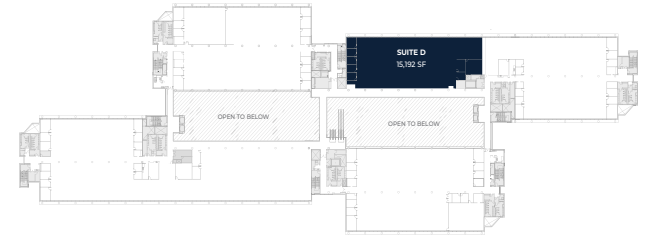

## SECOND FLOOR

---

SUITE D - 15,192 SF

1300 HALL BOULEVARD  
BLOOMFIELD, CT

**JOEL M. GRIECO**  
+1 860 616 1443  
joel.grieco@cushwake.com

**TIMOTHY D'ADDABBO**  
+1 860 616 1434  
timothy.daddabbo@cushwake.com