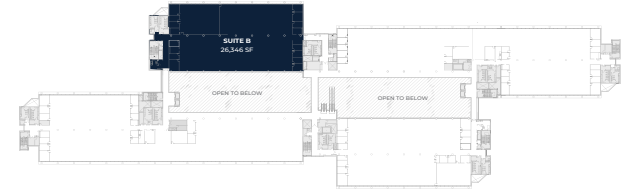

## SECOND FLOOR

SUITE B - 26,346 SF

1300 HALL BOULEVARD  
BLOOMFIELD, CT

**JOEL M. GRIECO**  
+1 860 616 1443  
joel.grieco@cushwake.com

**TIMOTHY D'ADDABBO**  
+1 860 616 1434  
timothy.daddabbo@cushwake.com