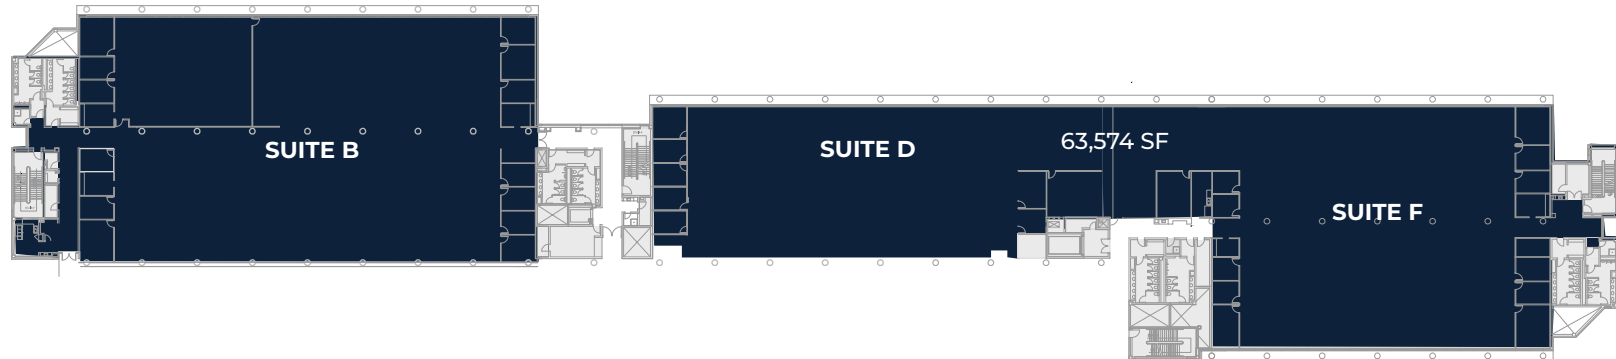

CONTIGUOUS SECOND FLOOR

SUITES B, D, & F - 63,574 SF

1300 HALL BOULEVARD
BLOOMFIELD, CT

JOEL M. GRIECO
+1 860 616 1443
joel.grieco@cushwake.com

TIMOTHY D'ADDABBO
+1 860 616 1434
timothy.daddabbo@cushwake.com