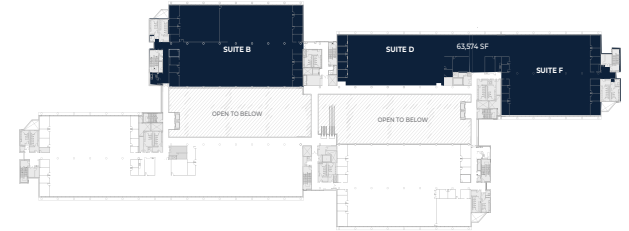

CONTIGUOUS SECOND FLOOR

SUITES B, D, & F - 63,574 SF

1300 HALL BOULEVARD
BLOOMFIELD, CT

JOEL M. GRIECO
+1 860 616 1443
joel.grieco@cushwake.com

TIMOTHY D'ADDABBO
+1 860 616 1434
timothy.daddabbo@cushwake.com