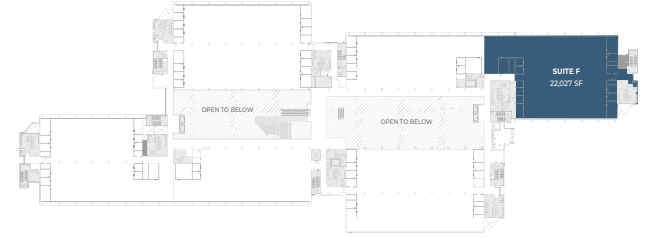

# FIRST FLOOR

SUITE F - 22,027 SF

1300 HALL BOULEVARD  
BLOOMFIELD, CT

**JOEL M. GRIECO**  
+1 860 616 1443  
joel.grieco@cushwake.com

**TIMOTHY D'ADDABBO**  
+1 860 616 1434  
timothy.daddabbo@cushwake.com