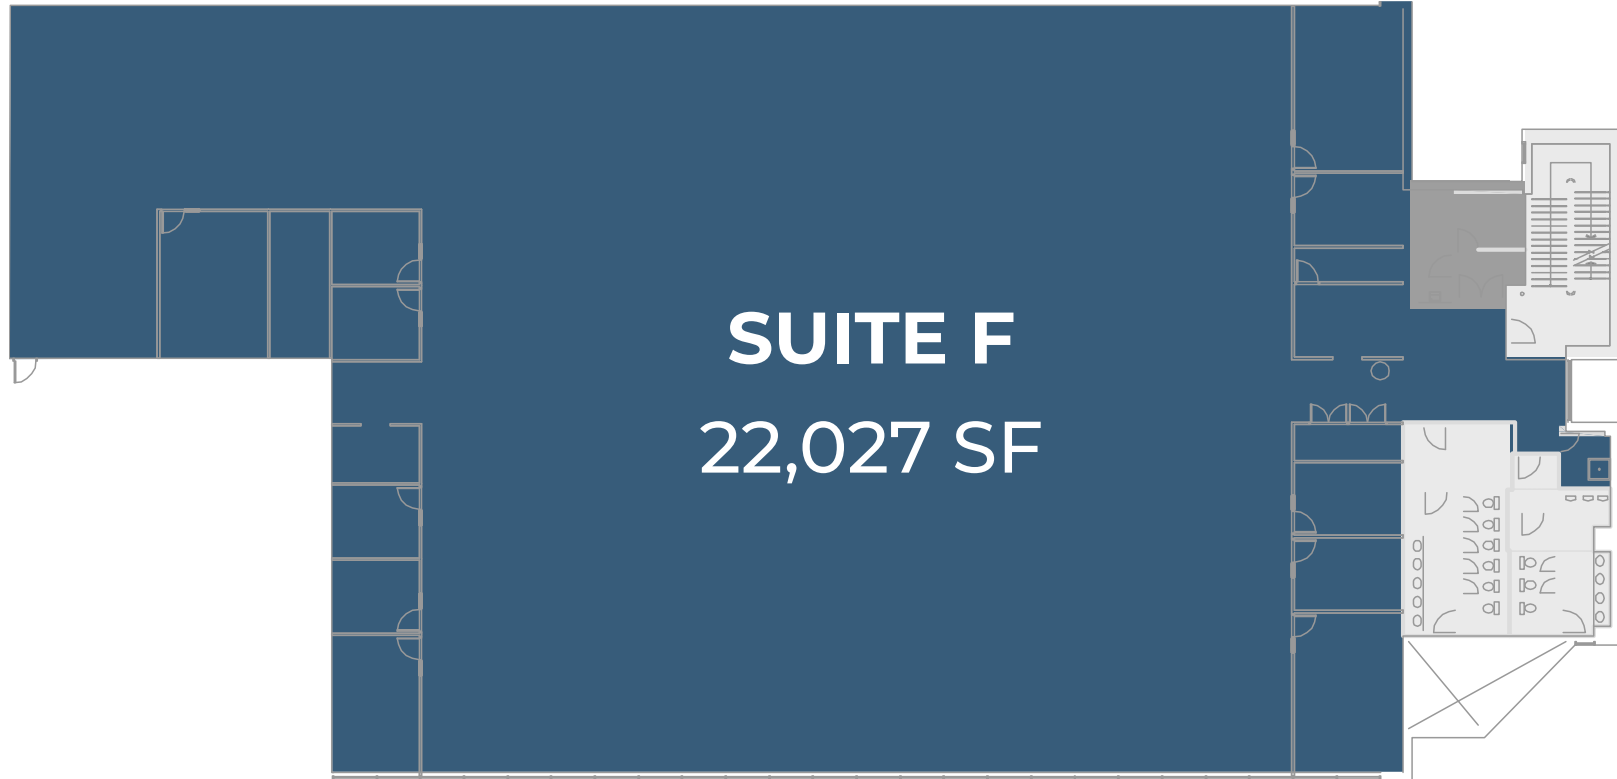

# FIRST FLOOR

SUITE F - 22,027 SF

1300 HALL BOULEVARD  
BLOOMFIELD, CT

**JOEL M. GRIECO**  
+1 860 616 1443  
joel.grieco@cushwake.com

**TIMOTHY D'ADDABBO**  
+1 860 616 1434  
timothy.daddabbo@cushwake.com