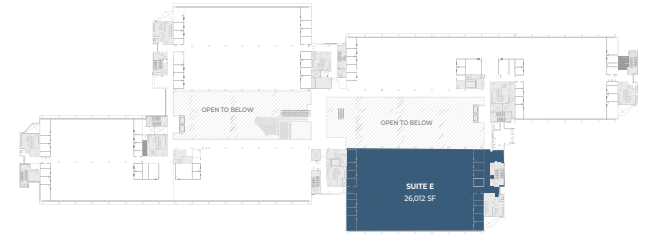

FIRST FLOOR

SUITE E - 26,012 SF

1300 HALL BOULEVARD
BLOOMFIELD, CT

JOEL M. GRIECO
+1 860 616 1443
joel.grieco@cushwake.com

TIMOTHY D'ADDABBO
+1 860 616 1434
timothy.daddabbo@cushwake.com