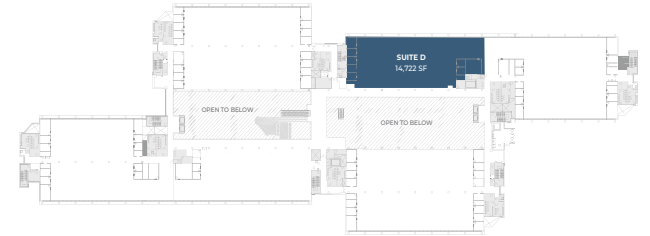

FIRST FLOOR

SUITE D - 14,722 SF

1300 HALL BOULEVARD
BLOOMFIELD, CT

JOEL M. GRIECO
+1 860 616 1443
joel.grieco@cushwake.com

TIMOTHY D'ADDABBO
+1 860 616 1434
timothy.daddabbo@cushwake.com