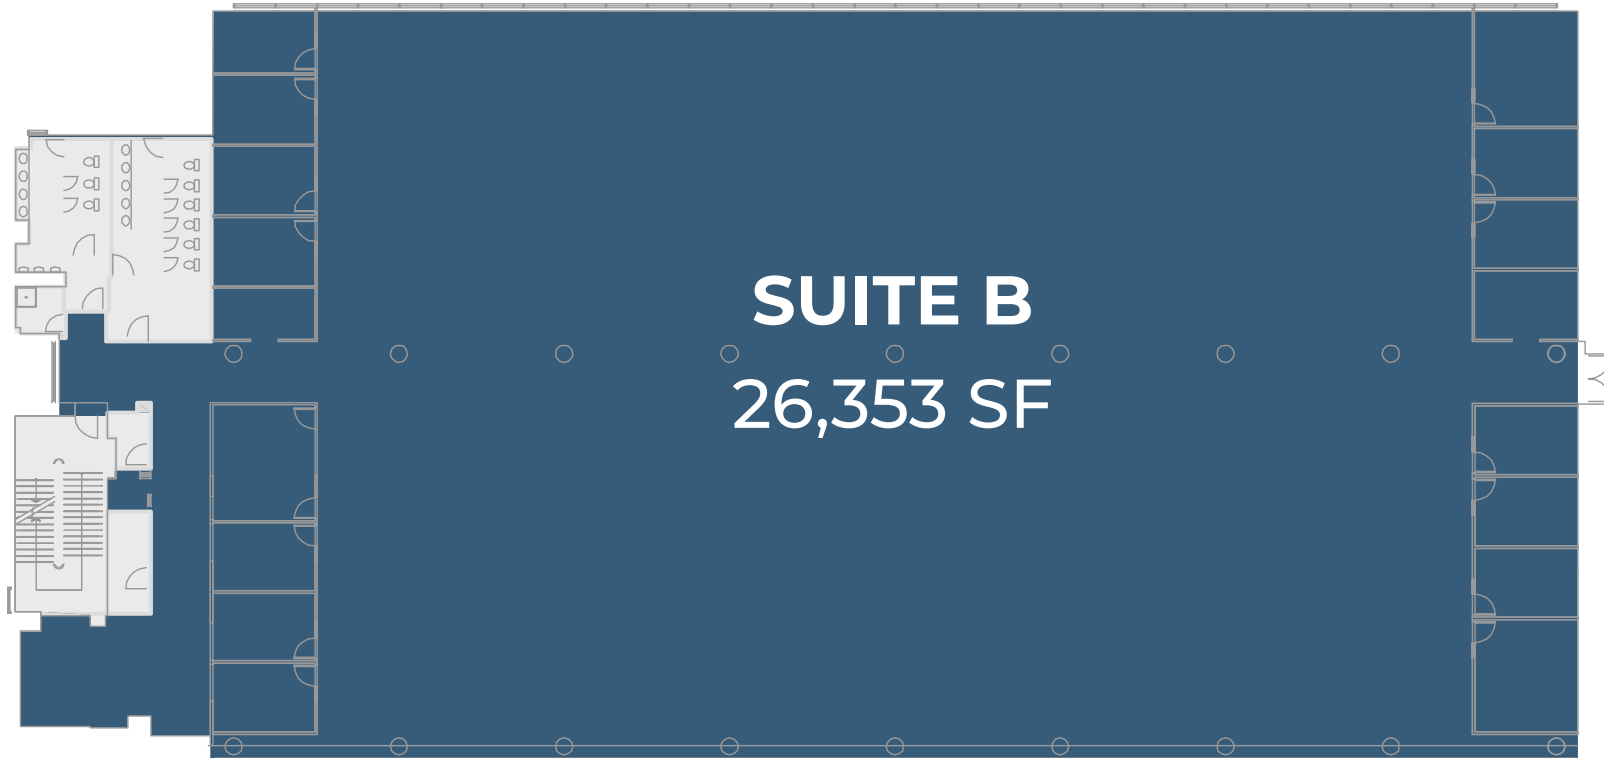

# FIRST FLOOR

SUITE B - 26,353 SF

1300 HALL BOULEVARD  
BLOOMFIELD, CT

**JOEL M. GRIECO**  
+1 860 616 1443  
joel.grieco@cushwake.com

**TIMOTHY D'ADDABBO**  
+1 860 616 1434  
timothy.daddabbo@cushwake.com