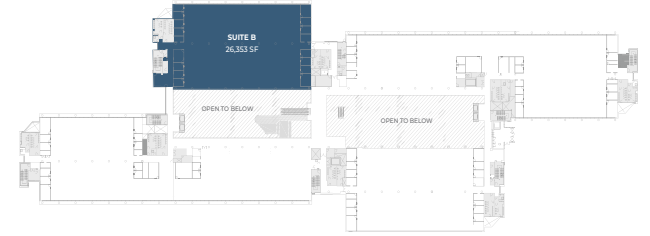

# FIRST FLOOR

SUITE B - 26,353 SF

1300 HALL BOULEVARD  
BLOOMFIELD, CT

**JOEL M. GRIECO**  
+1 860 616 1443  
joel.grieco@cushwake.com

**TIMOTHY D'ADDABBO**  
+1 860 616 1434  
timothy.daddabbo@cushwake.com