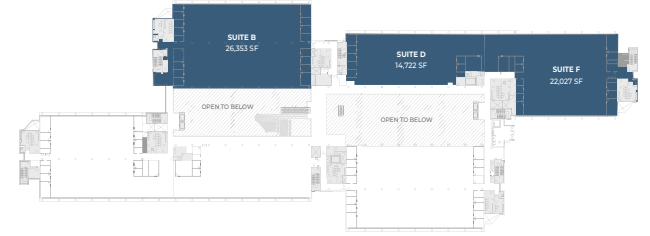

# CONTIGUOUS FIRST FLOOR

SUITES B, D, & F - 63,102 SF

1300 HALL BOULEVARD  
BLOOMFIELD, CT

**JOEL M. GRIECO**  
+1 860 616 1443  
joel.grieco@cushwake.com

**TIMOTHY D'ADDABBO**  
+1 860 616 1434  
timothy.daddabbo@cushwake.com