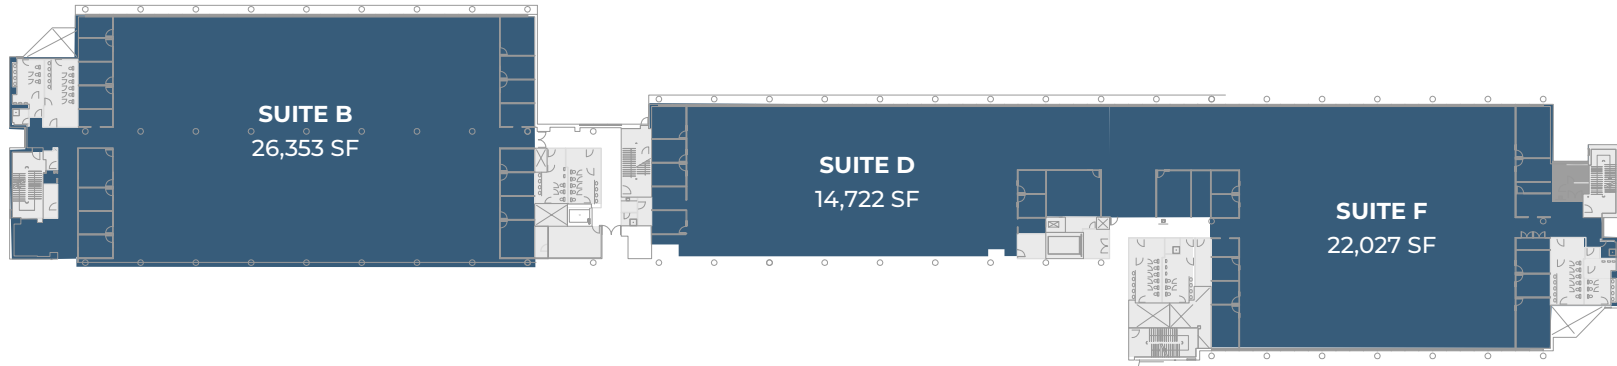

# CONTIGUOUS FIRST FLOOR

SUITES B, D, & F - 63,102 SF

1300 HALL BOULEVARD  
BLOOMFIELD, CT

**JOEL M. GRIECO**  
+1 860 616 1443  
joel.grieco@cushwake.com

**TIMOTHY D'ADDABBO**  
+1 860 616 1434  
timothy.daddabbo@cushwake.com