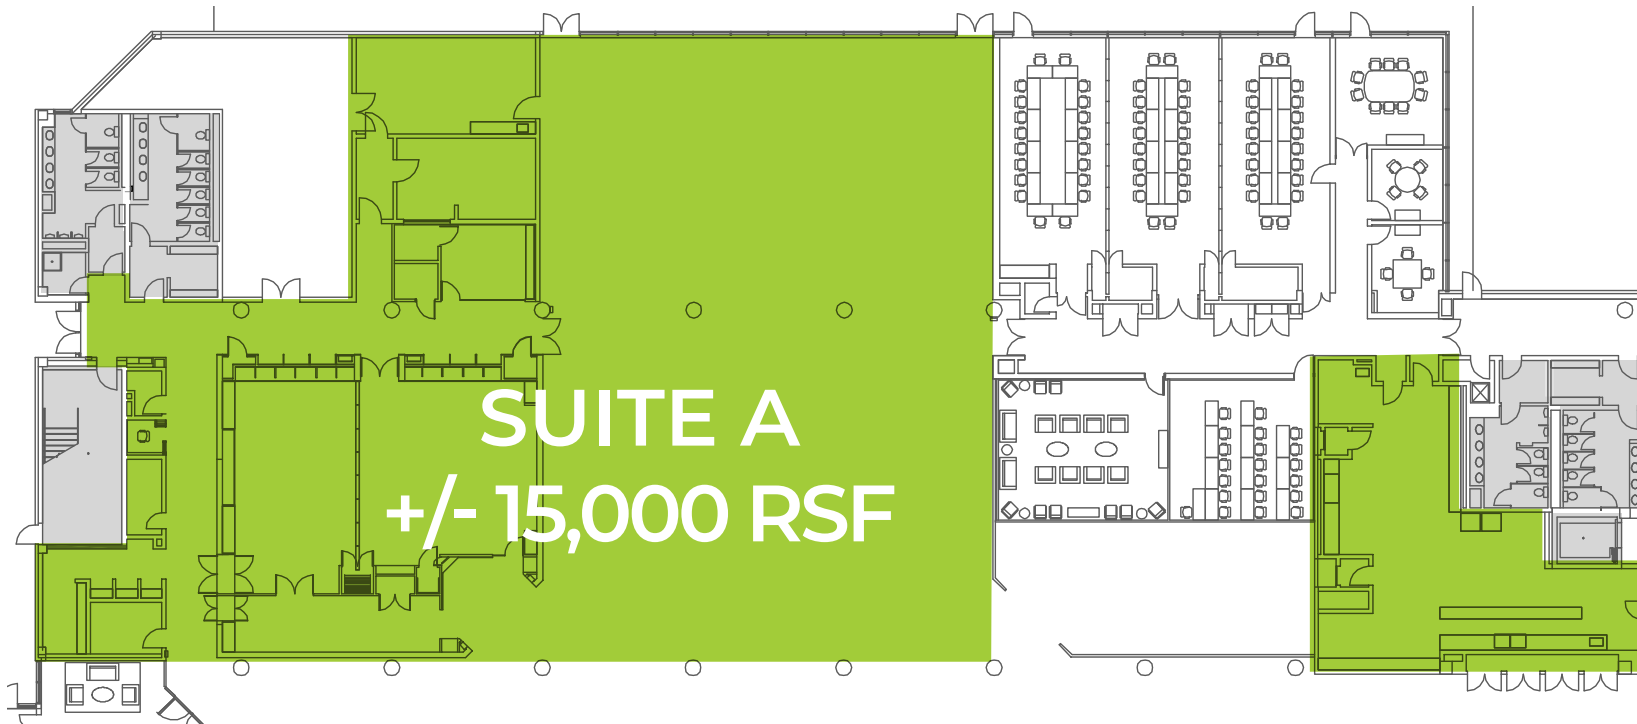

# GROUND FLOOR

SUITE A - 28,656 SF

1300 HALL BOULEVARD  
BLOOMFIELD, CT

**JOEL M. GRIECO**  
+1 860 616 1443  
joel.grieco@cushwake.com

**TIMOTHY D'ADDABBO**  
+1 860 616 1434  
timothy.daddabbo@cushwake.com