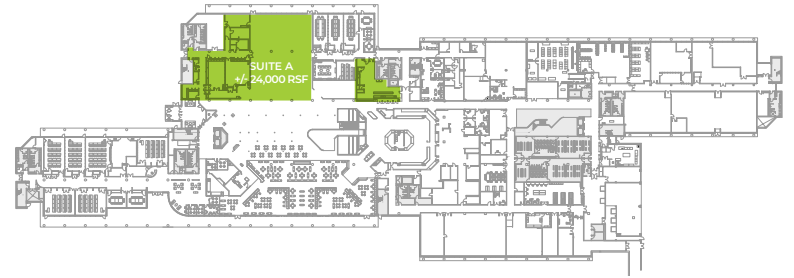

# GROUND FLOOR

SUITE A - 28,656 SF

1300 HALL BOULEVARD  
BLOOMFIELD, CT

**JOEL M. GRIECO**  
+1 860 616 1443  
joel.grieco@cushwake.com

**TIMOTHY D'ADDABBO**  
+1 860 616 1434  
timothy.daddabbo@cushwake.com